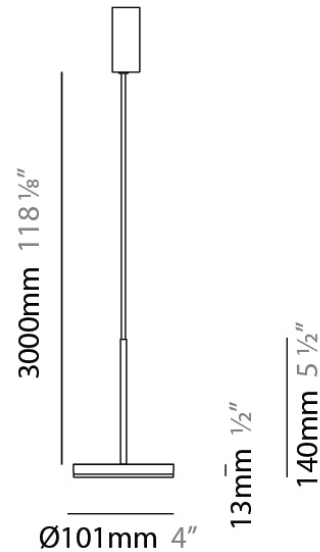

BELLA SUSPENSION

D81667-TIM

PROJECT _____

TYPE _____

NOTES _____

QUANTITY _____

DATE _____

GENERAL

Series: Bella

Brand: Panzeri

Division: Design

Mounting Type: Suspension

Mounting Location: Ceiling

Subcategory: Pendant

PHYSICAL

Shape: Disc

Diameter (mm): 101

Diameter (in): 4

Height (mm): 13

Height (in): 1/2

Max. Overall Height (mm): 3013

Max. Overall Height (in): 118 ⁵/₈

Light Distribution: Direct

Weight (kg): 0.54501

Weight (lbs): 1.2

Diffuser: Opal - Acrylic

Fixture Material: Metal

ELECTRICAL

Lamp Type: LED

Input Wattage (W): 6.5

Dimming: Non-Dimmable

Driver Location: Integrated

Input Voltage (V): 120

LED

Number of LEDs: 1

Color Temperature (°K): 2700

Max. Delivered Lumen (lm): 388

Nominal Lumen (lm): 460

CRI: >80 CRI

OPTICAL

RATINGS AND CERTIFICATIONS

Certified By: CSA Certified to UL and CSA Standards

IP rating: IP40