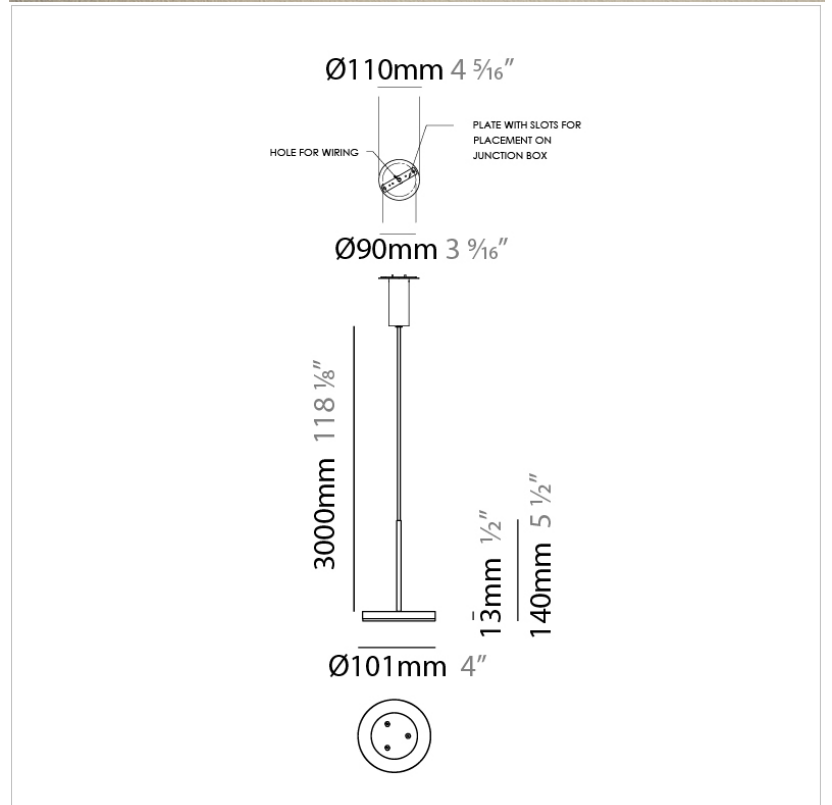

BELLA SUSPENSION

D81667-MBR

PROJECT _____

TYPE _____

NOTES _____

QUANTITY _____

DATE _____

GENERAL

Series: Bella

Brand: Panzeri

Division: Design

Mounting Type: Suspension

Mounting Location: Ceiling

Subcategory: Pendant

PHYSICAL

Shape: Disc

Diameter (mm): 101

Diameter (in): 4

Height (mm): 13

Height (in): 1/2

Max. Overall Height (mm): 3013

Max. Overall Height (in): 118 ⁵/₈

Light Distribution: Direct

Weight (kg): 0.54501

Weight (lbs): 1.2

Diffuser: Opal - Acrylic

Fixture Material: Metal

ELECTRICAL

Lamp Type: LED

Input Wattage (W): 6.5

Total Output Wattage (W): 6.5

Dimming: Non-Dimmable

Driver Location: Integrated

Input Voltage (V): 120

LED

Delivered Lumen Range: 100 - 499 lm

Number of LEDs: 1

Color Temperature (°K): 2700

Max. Delivered Lumen (lm): 388

Nominal Lumen (lm): 460

CRI: >80 CRI

OPTICAL

RATINGS AND CERTIFICATIONS

Certified By: CSA Certified to UL and CSA Standards

IP rating: IP40

D